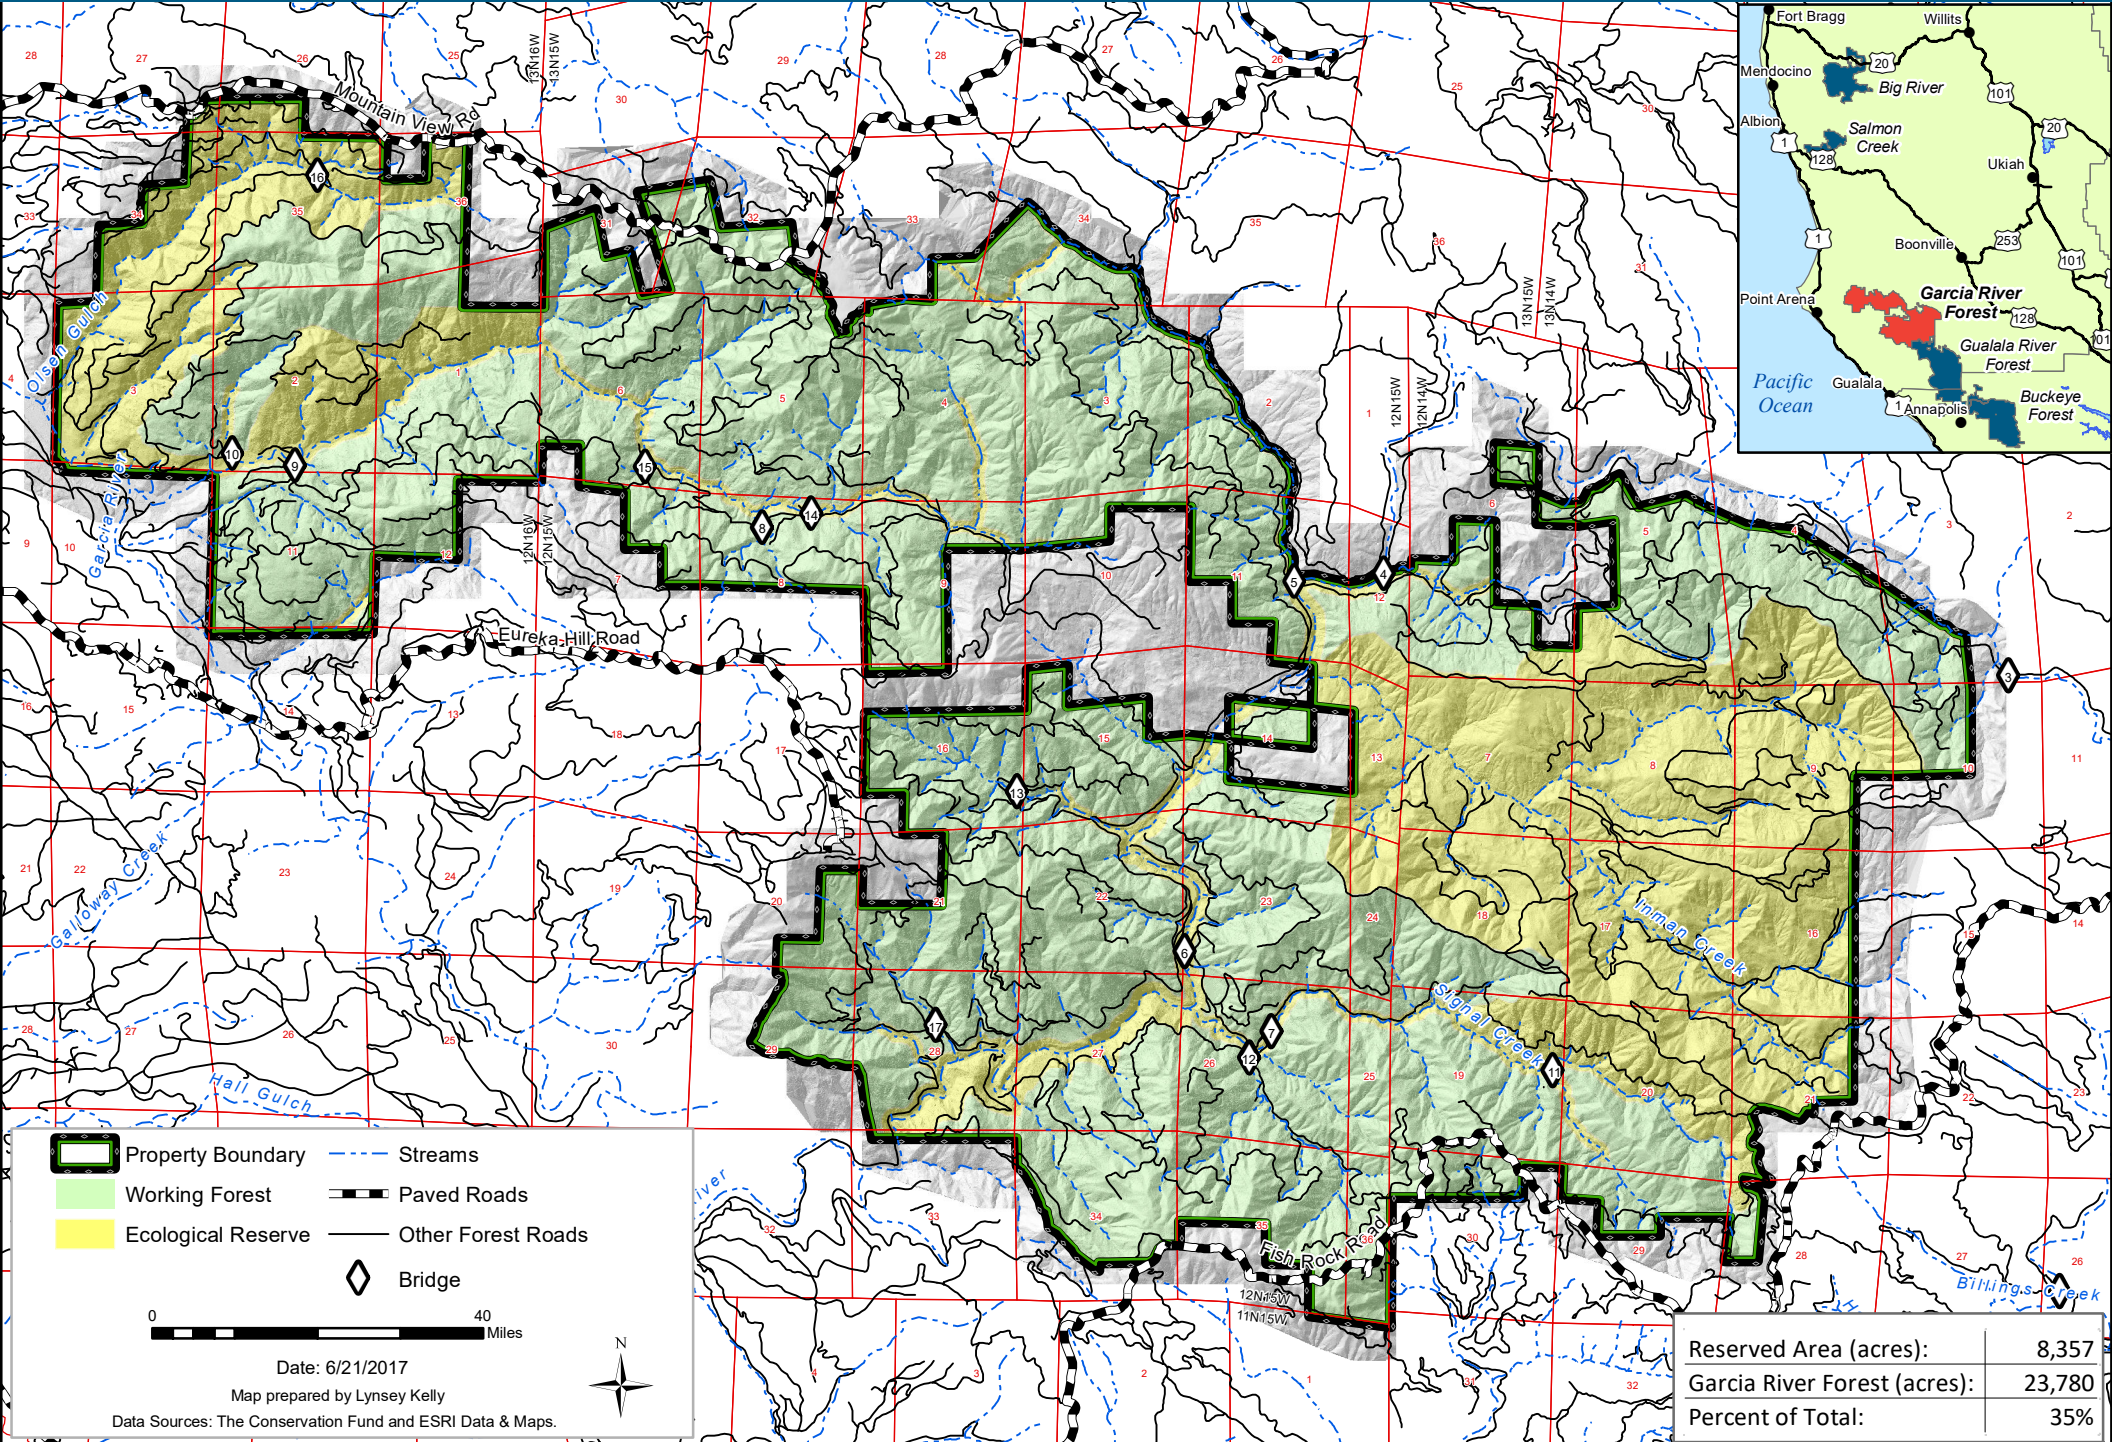

# Garcia River Forest

# THE CONSERVATION FUND

Date: 6/21/2017

Map prepared by Lynsey Kelly

Data Sources: The Conservation Fund and ESRI Data & Maps.

|                              |        |
|------------------------------|--------|
| Reserved Area (acres):       | 8,357  |
| Garcia River Forest (acres): | 23,780 |
| Percent of Total:            | 35%    |